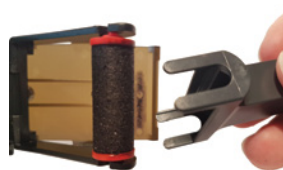

Consumables:

- Plain White | Removable | 1000/roll | 101001
- Plain White | Permanent | 1000/roll | 101006
- 'Best Before' | Permanent | 1000/roll | 101008

- Ink Roller | Black | 001934