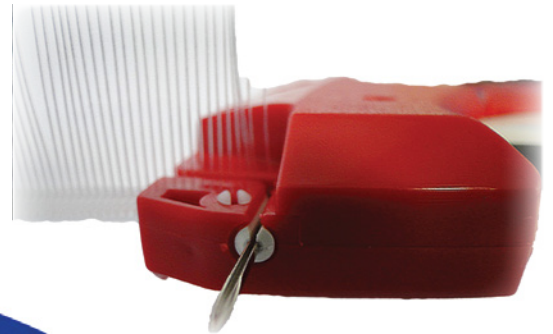

SAITO

Labels | Tags | InkJet

Labels, Tags & InkJet

Barcode Printers

Hand Labellers & Labels

Scanners & Full Service Support

Saito Attachers and Tags

Our Saito range of attachers were designed to be simple, user friendly and straight to the point to suit your tagging needs. With a compact and comfortable grip, the **Saito attacher** is easy to use, no matter what size your hands are. The moulded handle and trigger allow the user a firm grip to make quick work of your ticketing or labelling projects. Our Saito attachers are available in both the standard and fine models with matching accessories. Saito can cater to all of your clothing manufacturing, wholesale and trade applications, from your factory floor to your retail store with varying pin lengths and needle gauges in our stock standard lines.

Attachers

Features:

- Light weight, reliable and easy to use
- Short trigger stroke for a smooth feel
- Optimized spring tension
- Comfortable cushioned grip
- Extended warranty available

Models:

- Saito Standard Attacher | BLUE | 000102
- Saito Fine Attacher | RED | 000103

Consumables:

- Saito Needles | Standard 5/Pack| 044109
- Saito Pins - Standard | 15mm | 044100
- Saito Pins - Standard | 25mm | 044101
- Saito Pins - Standard | 40mm | 044102
- Saito Pins - Standard | 50mm | 044103
- Saito Pins - Standard | 60mm | 044104
- Saito Needles | Fine 5/Pack| 044110
- Saito Pins - Fine | 15mm | 044105
- Saito Pins - Fine | 25mm | 044106
- Saito Pins - Fine | 40mm | 044107
- Saito Pins - Fine | 50mm | 044108
- Pre-punched Swing Tags | 49mm x 29mm | 6707375