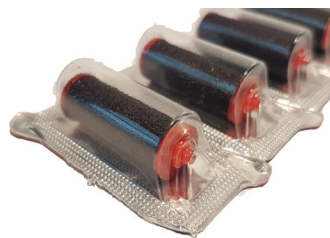

Consumables:

- Plain White | Removable | 1000/roll | 101001
- Plain White | Permanent | 1500/roll | 101006
- 'Best Before' | Permanent | 1500/roll | 101008

- Ink Roller | Black | 001934