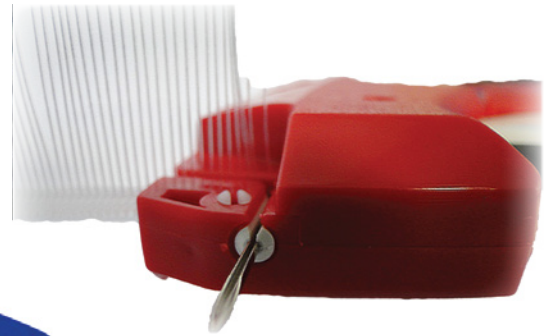

SAITO

Labels | Tags | InkJet

Labels, Tags & InkJet

Barcode Printers

Hand Labellers & Labels

Scanners & Full Service Support

Saito Attachers and Tags

Our Saito range of attachers were designed to be simple, user friendly and straight to the point to suit your tagging needs. With a compact and comfortable grip, the **Saito attacher** is easy to use, no matter what size your hands are. The moulded handle and trigger allow the user a firm grip to make quick work of your ticketing or labelling projects. Our Saito attachers are available in both the standard and fine models with matching accessories. Saito can cater to all of your clothing manufacturing, wholesale and trade applications, from your factory floor to your retail store with varying pin lengths and needle gauges in our stock standard lines.

Attachers

Features:

- Light weight, reliable and easy to use
- Short trigger stroke for a smooth feel
- Optimized spring tension
- Comfortable cushioned grip
- Extended warranty available

Models:

- Saito Standard Attacher | BLUE | 000102
- Saito Fine Attacher | RED | 000103

Consumables:

- Saito Needles | Standard 5/Pack| 044109
- Saito Pins - Standard | 15mm | 044100
- Saito Pins - Standard | 25mm | 044101
- Saito Pins - Standard | 40mm | 044102
- Saito Pins - Standard | 50mm | 044103
- Saito Pins - Standard | 60mm | 044104
- Saito Needles | Fine 5/Pack| 044110
- Saito Pins - Fine | 15mm | 044105
- Saito Pins - Fine | 25mm | 044106
- Saito Pins - Fine | 40mm | 044107
- Saito Pins - Fine | 50mm | 044108
- Pre-punched Swing Tags | 49mm x 29mm | 6707375