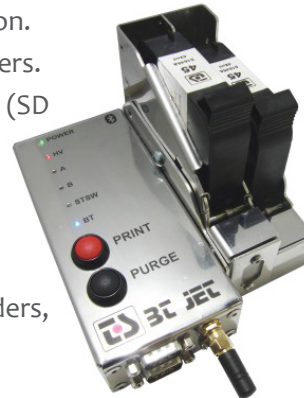

SAITO

Labels | Tags | InkJet

Labels, Tags & InkJet

Barcode Printers

Hand Labellers & Labels

Scanners & Full Service Support

Saito are Solution Partners for iKonAsia PTE Ltd. The iKonAsia BTjet range is widely used within the chemical, food and beverage industries and enables you to print anytime, anywhere.

The BTjet range of TIJ printers are built solid and durable, made of aluminium or stainless steel for easy maintenance. Fully independent without any PC - the BTjet is ready for immediate print job creation via a tablet. Menu locks prevent unauthorised change of printing parameters, and it has an internal memory for the last print task - "switch on and print" function.

A wide range of accessories are available from optical sensors to encoders and holders.

The BTjet range of TIJ printers

is the perfect progression from hand labelling and entry level technology into inkjet with a 1# Cartridge.

Features:

- Fully independent without any PC - immediate printing job creation on a tablet.
- Internal memory for last print task - "switch-on-and-print" function.
- Menu locks to prevent unauthorized change of printing parameters.
- "Unlimited" memory for print tasks and all settings and variables (SD card).
- Compact versions and standardized cables for connection.
- Easy and quick installation on any production line.
- Small size, ready mounting points.
- Wide range of accessories available (optical sensors, encoders, holders ...)